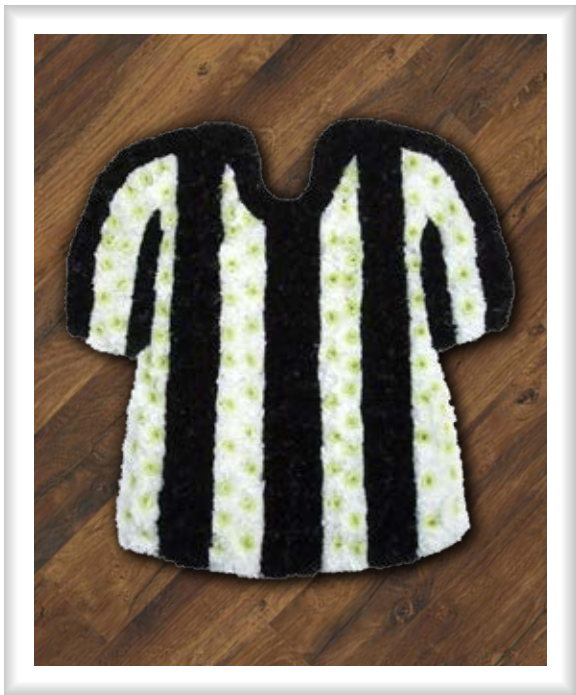

Football Shirt
Order Code SW44
Other colours are available