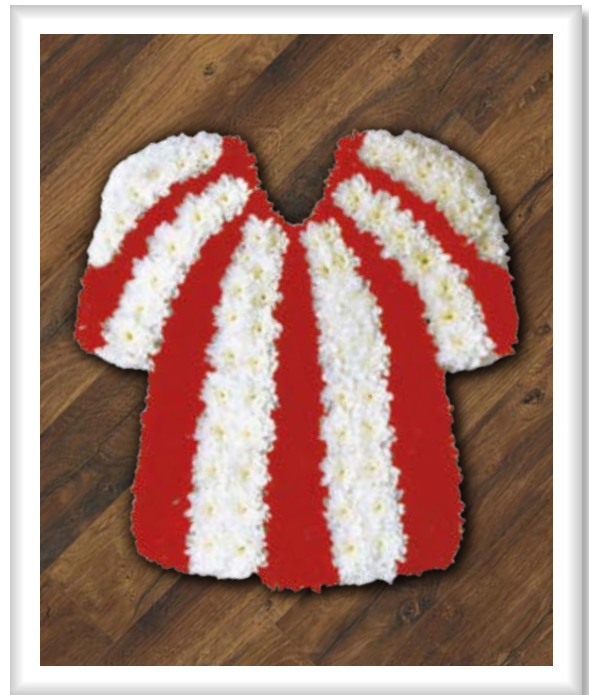

Football Shirt
Order Code SW44
Other colours are available